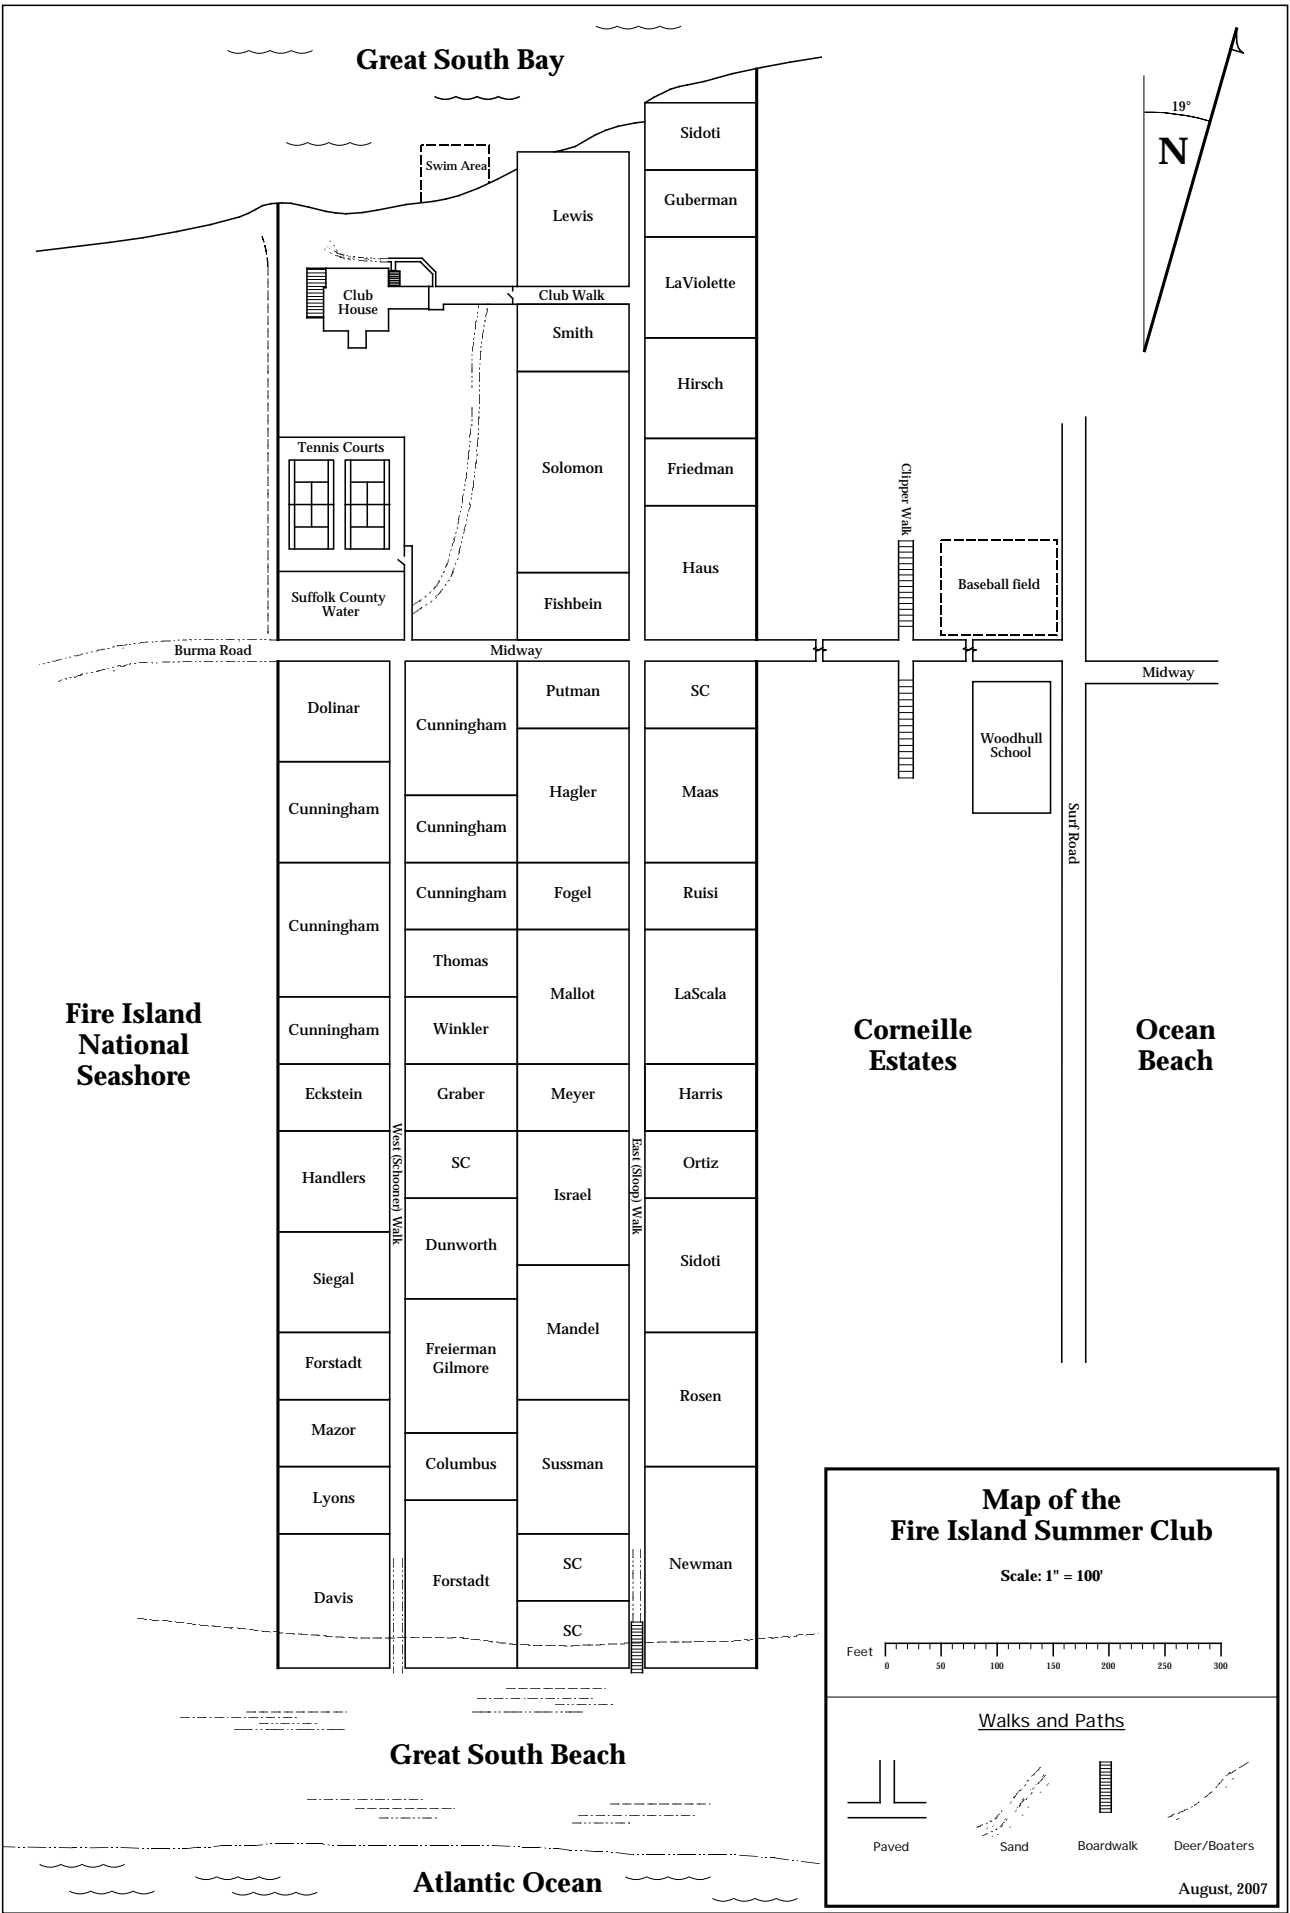

**Great South Bay**

		Lewis	Sidoti
			Guberman
			LaViolette
		Smith	Hirsch
		Solomon	Friedman
		Fishbein	Haus

Dolar	Cunningham	Putman	SC
Cunningham	Cunningham	Hagler	Maas
Cunningham	Cunningham	Fogel	Ruisi
Cunningham	Thomas	Mallot	LaScala
Cunningham	Winkler		Harris
Eckstein	Graber	Meyer	Ortiz
Handlers	SC	Israel	Sidoti
Siegal	Dunworth		Rosen
Forstadt	Freierman Gilmore	Mandel	
Mazor	Columbus	Sussman	
Lyons		SC	Newman
Davis	Forstadt	SC	

**Map of the  
Fire Island Summer Club**

Scale: 1" = 100'

Walks and Paths

August, 2007